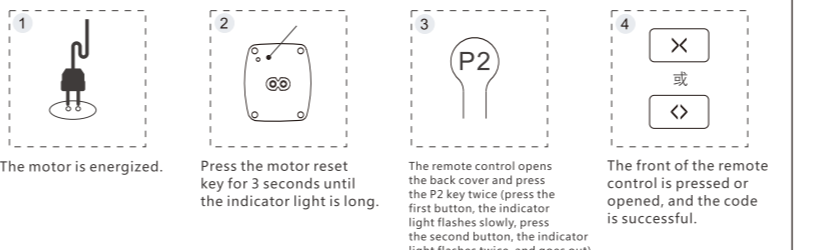

Motor installation

Motor disassembly

Remote control pair code

Motor and remote control counter code

Motor and remote control decoding

Commutation of motor operation

info@onesmartshop.com
www.OneSmartShop.com

The product uses graffiti intelligent system control, please download graffiti smart APP.

Electric motor networking

The way to solve the net problem is

There are two ways to solve the intelligent switch network :