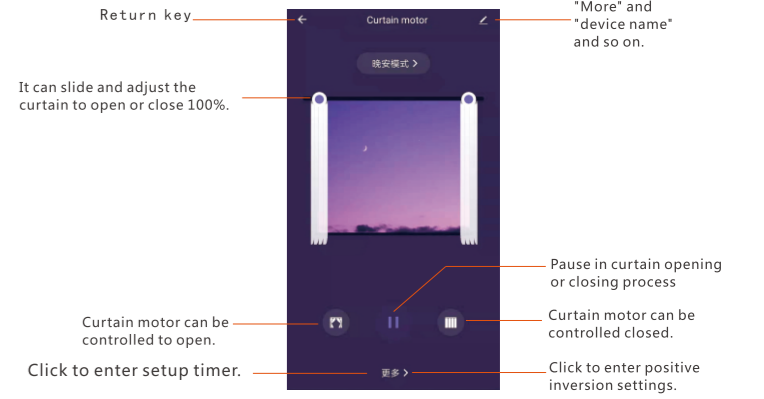

Interface description

After sale policy

Three package provisions

1. Within 7 days from the date of your signature and receipt, if there is a performance failure of this product, the service center will confirm that it can enjoy free return or exchange services.
2. Within 8-15 days from the date of your signature, if there is a performance failure of this product, the service center will determine that it can enjoy free exchange or maintenance services.
3. Within 36 months from the date of your signing and receiving, the product has performance failures, which can be repaired free of charge by the service center.

Quality assurance performance failure

1. the product is not energized, or the power fails to start properly.
2. the key of the device can not be used normally.
3. the function of other products caused by other hardware failures can not be used normally.

Non warranty range

1. Unauthorized maintenance, misuse, collision, abuse, infusion, accident, alteration, incorrect use of non-product accessories, or tear, alter labels, anti-counterfeiting marks;
2. more than three packages are valid.
3. the damage caused by force majeure, such as fire, flood and lightning strikes, is not in line with the situation of failure.
4. failure of the product and accessories due to human causes.

Commitment and statement

The company guarantees that the products conform to the national standards. The company will not undertake any obligations for any declarations related to products that are not directly issued by the company.