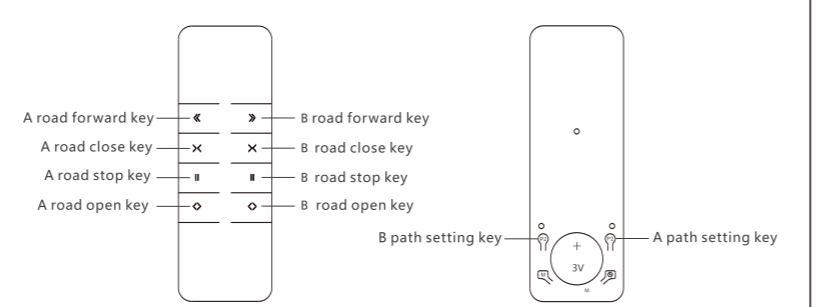

Remote control pair code