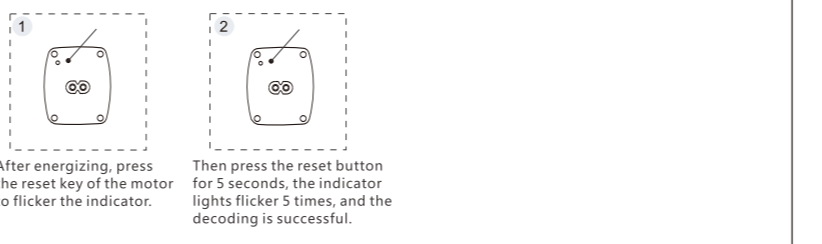

Motor and remote control decoding

Commutation of motor operation