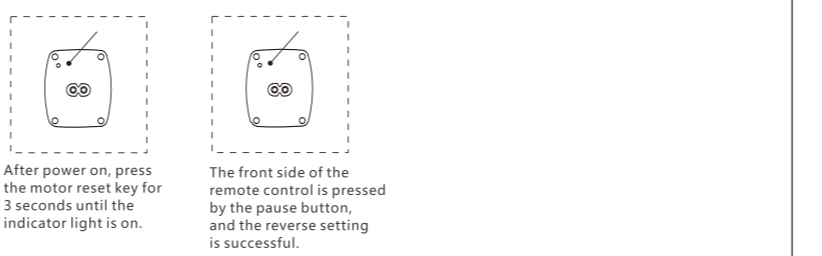

info@onesmartshop.com
www.OneSmartShop.com

The product uses graffiti intelligent system control, please download graffiti smart APP.